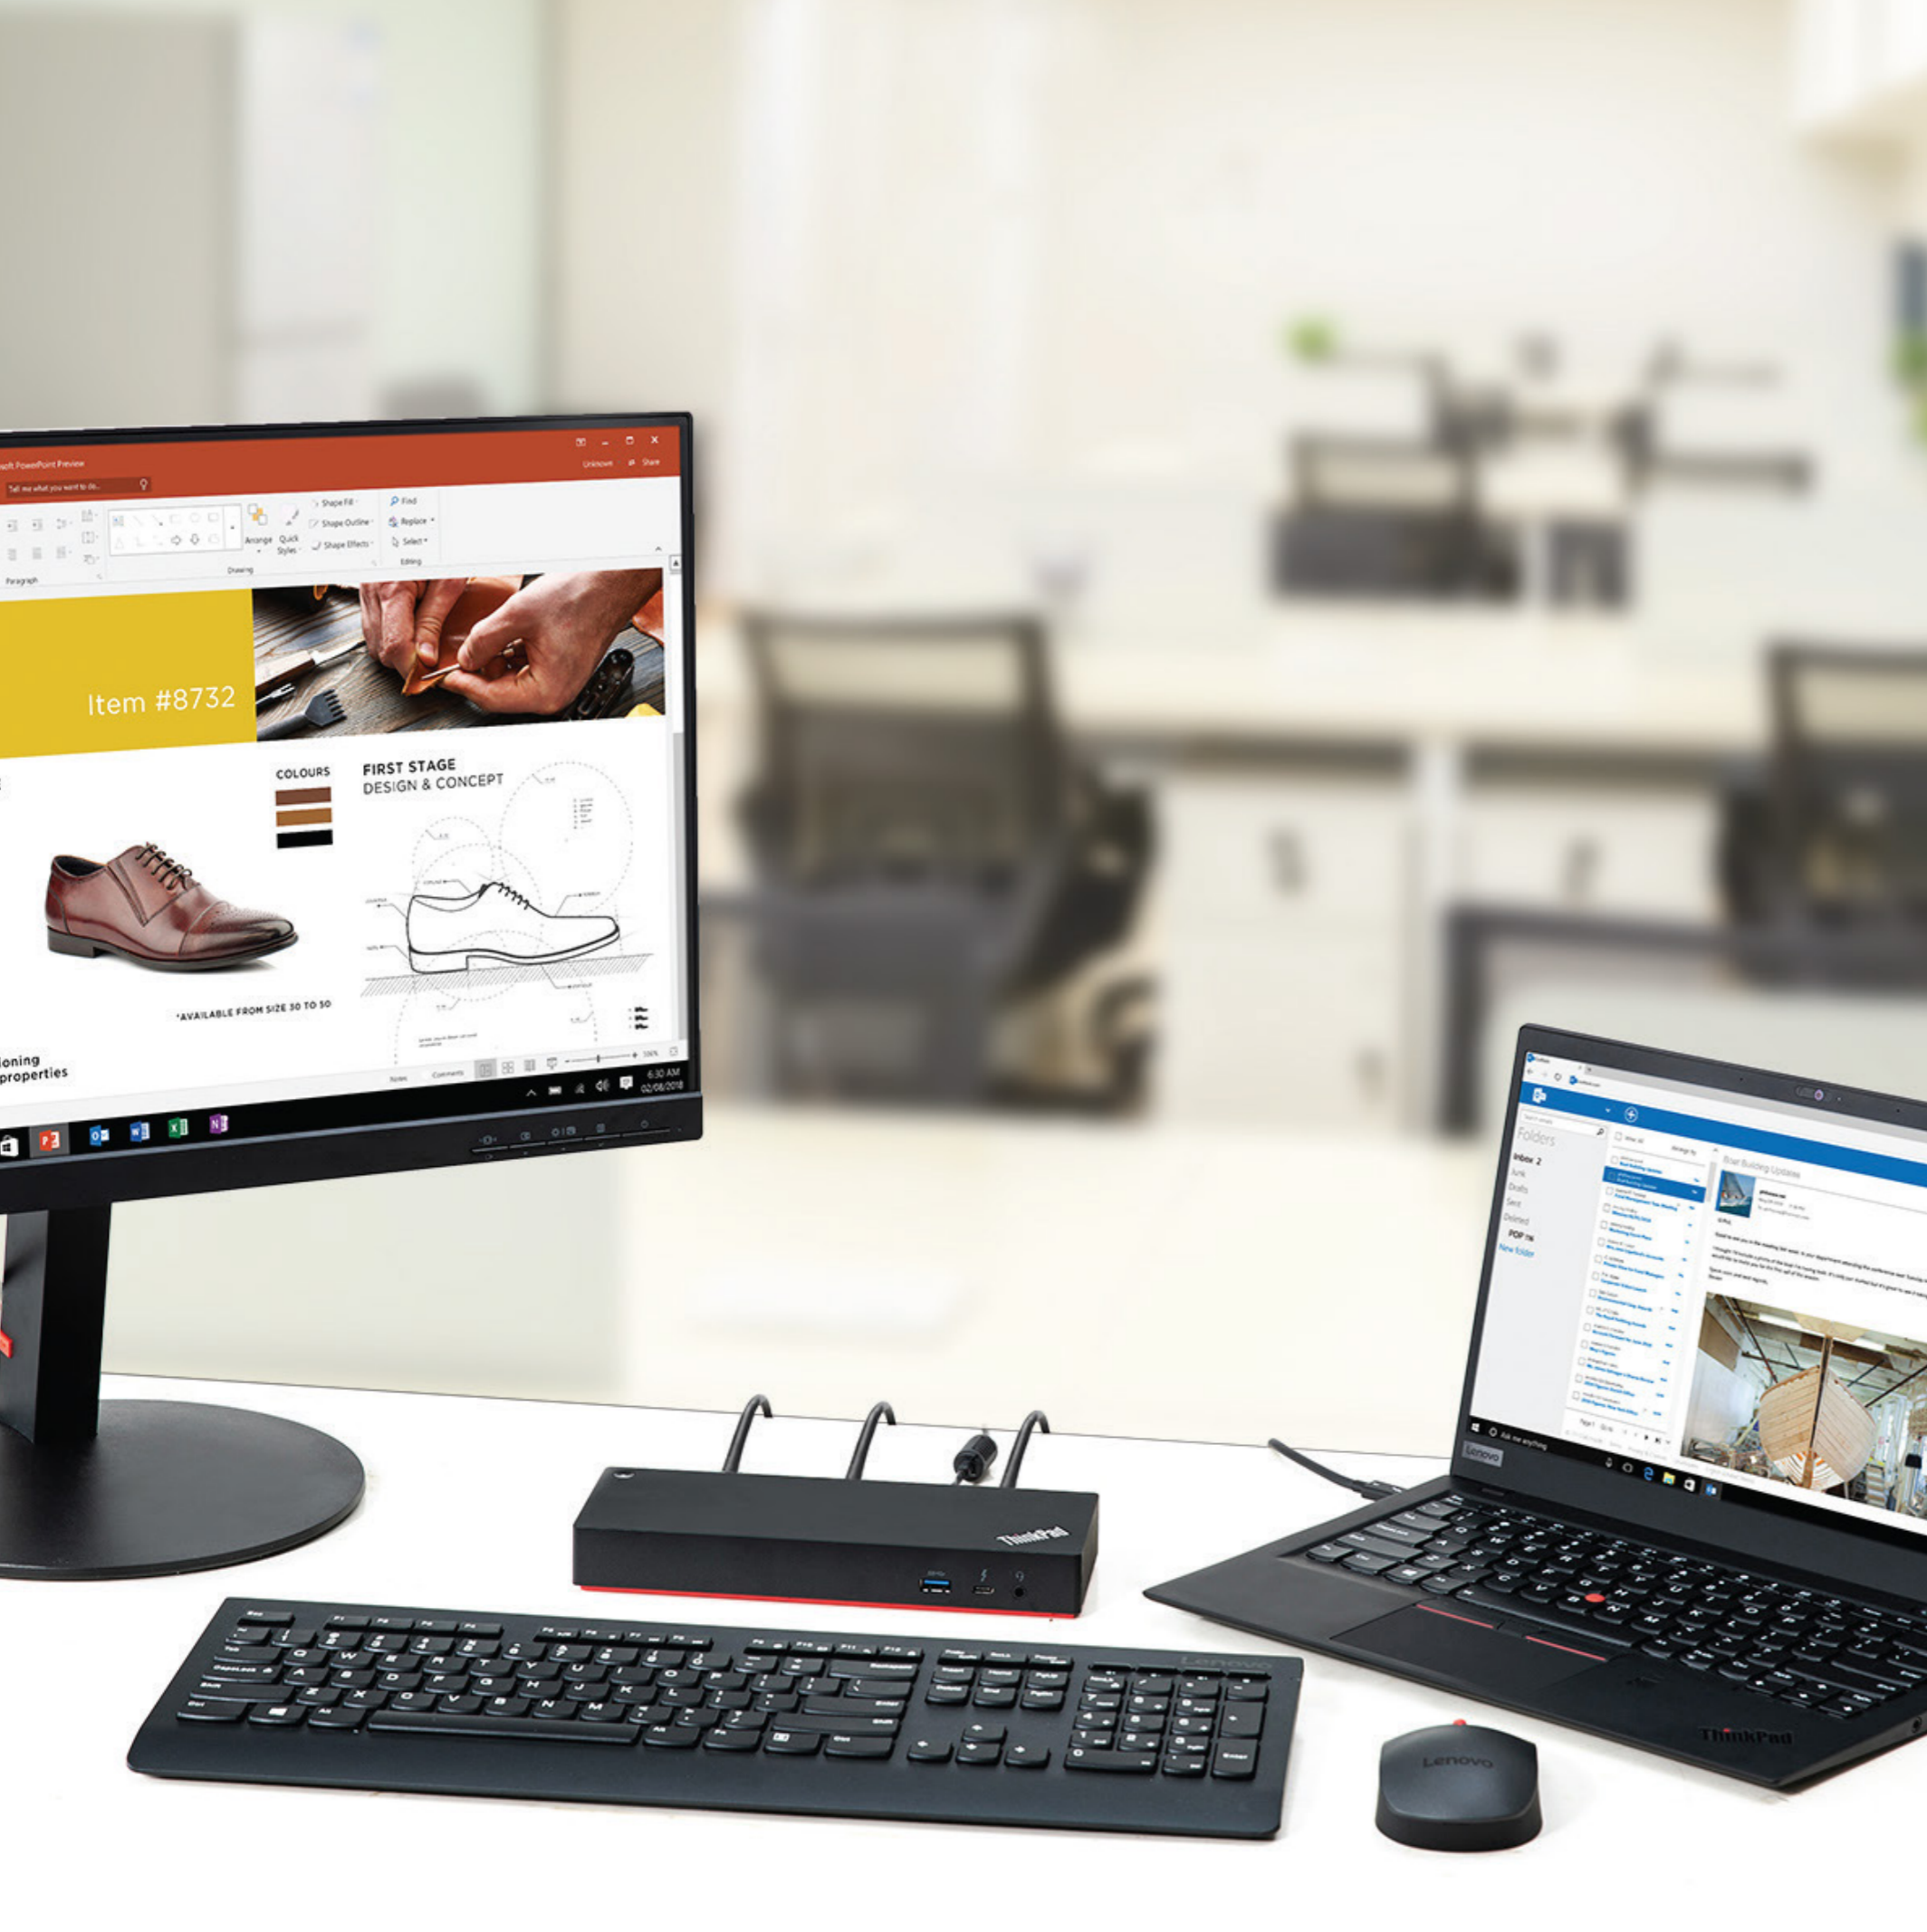

WHY LENOVO DOCKING STATIONS

Lenovo docking stations are productivity-powerhouses designed to upgrade the potential of any laptop. With it, you can enjoy multiple high-resolution displays, charge your laptop or mobile devices, connect USB peripherals, transfer data, and much more. Whether at your office or at home, a Lenovo docking station will take you to the next level.