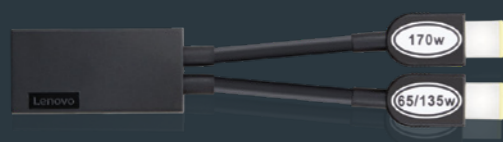

LENOVO THUNDERBOLT™ 3 WORKSTATION DOCK SLIM-TIP Y CABLE

- Input 230W Slim-tip power adapter
- Output is fixed for two scenarios:
  - Output 1: Max. 170W, by-pass to charge MWS
  - Output 2: Max. 135W to power on the dock; and charge laptop when no MWS attached to Output 1
- Part Number (PN): 4X90U90620