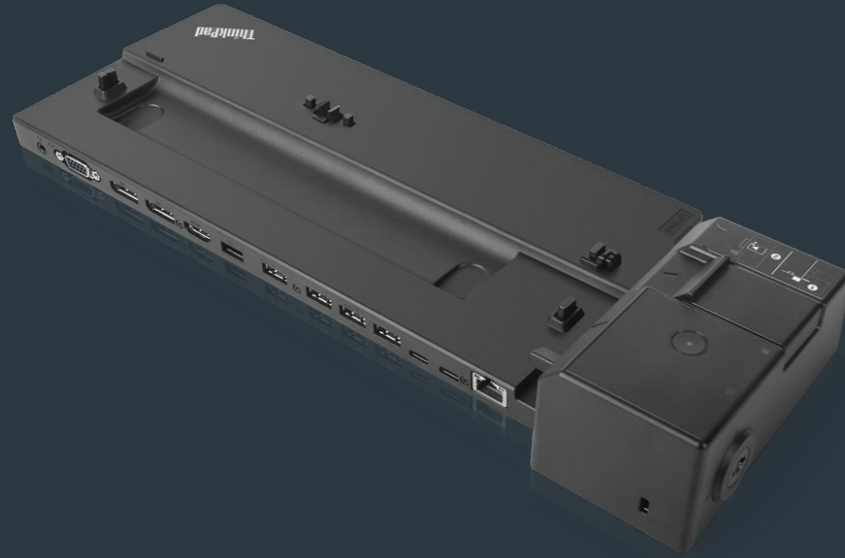

THINKPAD ULTRA DOCKING STATION

The ThinkPad Ultra Docking Station delivers 10 Gbps of high-speed data through four USB 3.1 ports and up to three UHD displays. Combined with a 135W adapter, it is perfect for the customer who is looking for industry-leading docking performance.

THINKPAD MECHANICAL DOCKING STATION COMPARISON TABLE

	ThinkPad Ultra Dock
Part Number (PN)	40AJ0135xx
Connectivity	Side-connector
Video Ports	Video 1 : DisplayPort™ 1.4 Video 2 : HDMI™ 2.0 Video 3 : DisplayPort™ 1.4 Video 3 : VGA
Maximum Video Output	3 x 4K @ 60 Hz
Maximum Number of Displays	3
USB Ports	4 x USB 3.1 Gen 2 (10 Gbps, 1 x always power-on) 2 x USB-C (10 Gbps, 5V/3A bus power)
Ethernet (RJ45)	Gigabit
Audio	Stereo/Microphone combo
Security	Kensington® lock slot Master key slot⁴
Power Adapter Inside the Box	135W
Maximum Power for Laptop Charging	65W
Power Button to Control System Power	Selected ThinkPad laptops
PXE Boot	Selected ThinkPad laptops
MAC Address Pass-through	Selected ThinkPad laptops
Wake-on-LAN (Sleep, Hibernation and Power-off mode)	Selected ThinkPad laptops
Warranty	3 years
Qualified Systems⁵	2020/2019 selected ThinkPad laptops

¹ An active adapter is required to convert DisplayPort™ to HDMI™ or VGA or other video ports.

² Actual display resolution is subject to your system's video output capability.

³ Depending on many factors such as the processing capability of peripheral devices, file attributes, and other factors related to system configuration and operating environments, the actual transfer rate using the various USB connectors on this device will vary and is typically slower than the data rates as defined by the respective USB specifications: 5 Gbit/s for USB 3.1 Gen 1; 10 Gbit/s for USB 3.1 Gen 2; and 20 Gbit/s for USB 3.2.

⁴ Lenovo Basic docks can install a master key mechanism. The master key solution is sold separately with a key slot option PN: 4XE0Q56388.

⁵ For the latest compatibility information, please check the Accessories Compatibility Guide on www.lenovo.com/accessoriesguide, or visit: accessorysmartfind.lenovo.com.