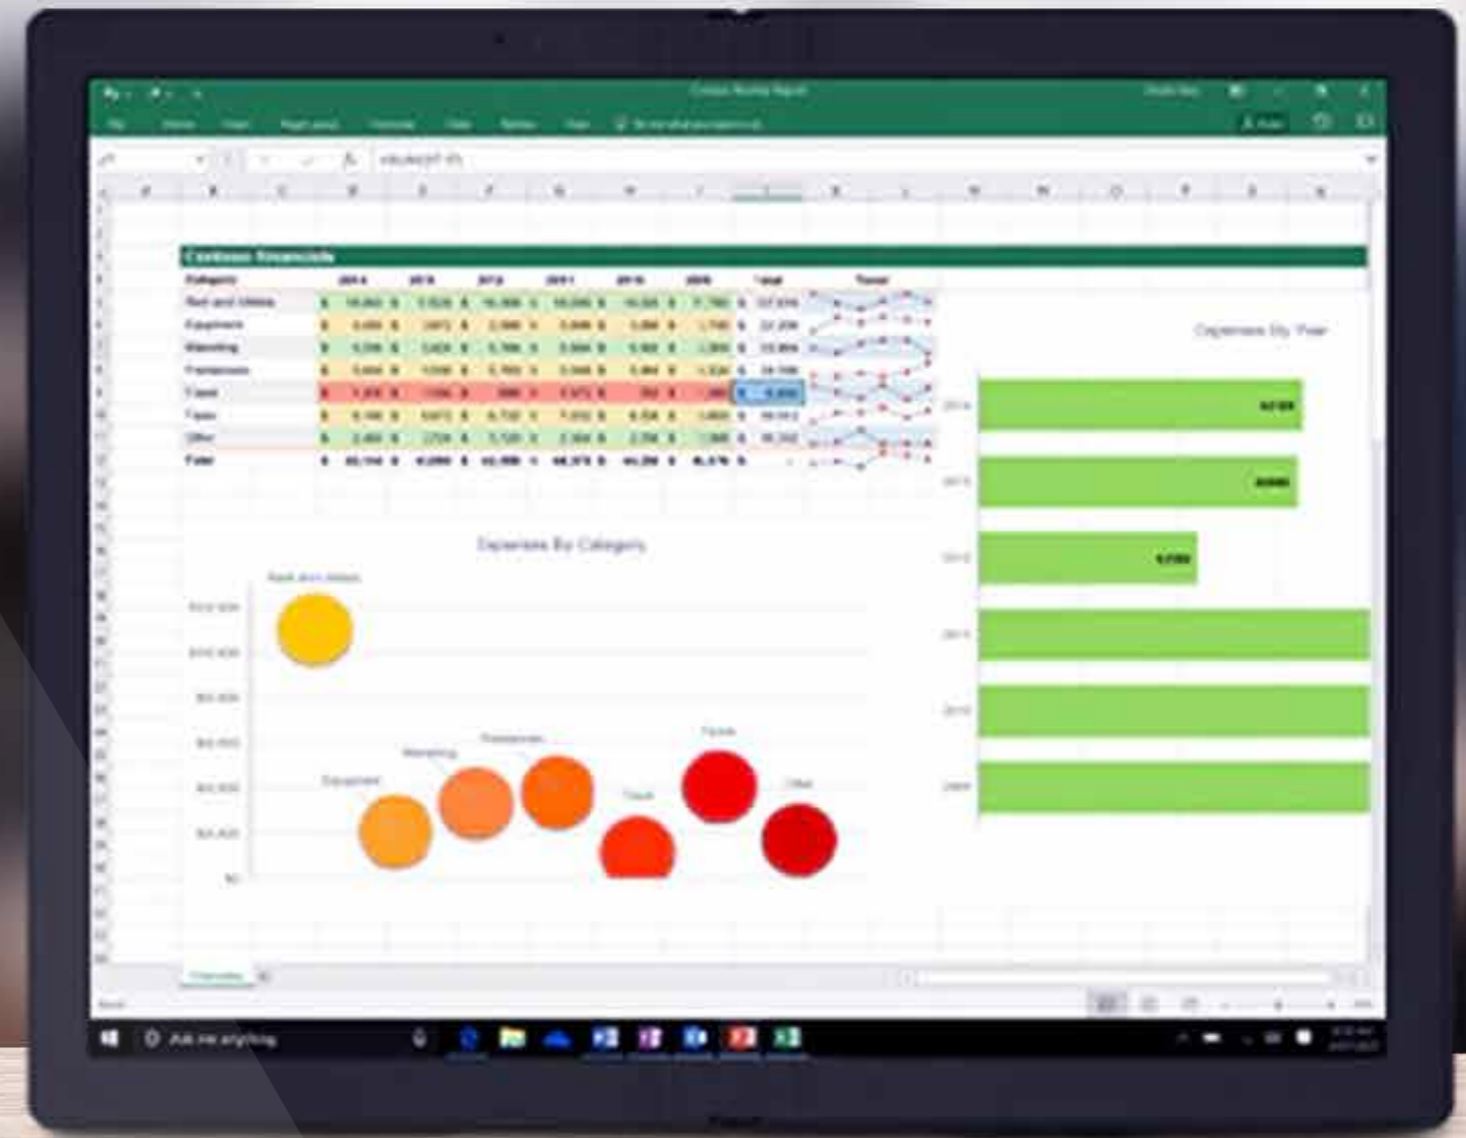

Tablet Accessories

Get the most out of your tablet with our range of accessories including protective cases and covers, keyboards, chargers, and docking stations.

Lenovo