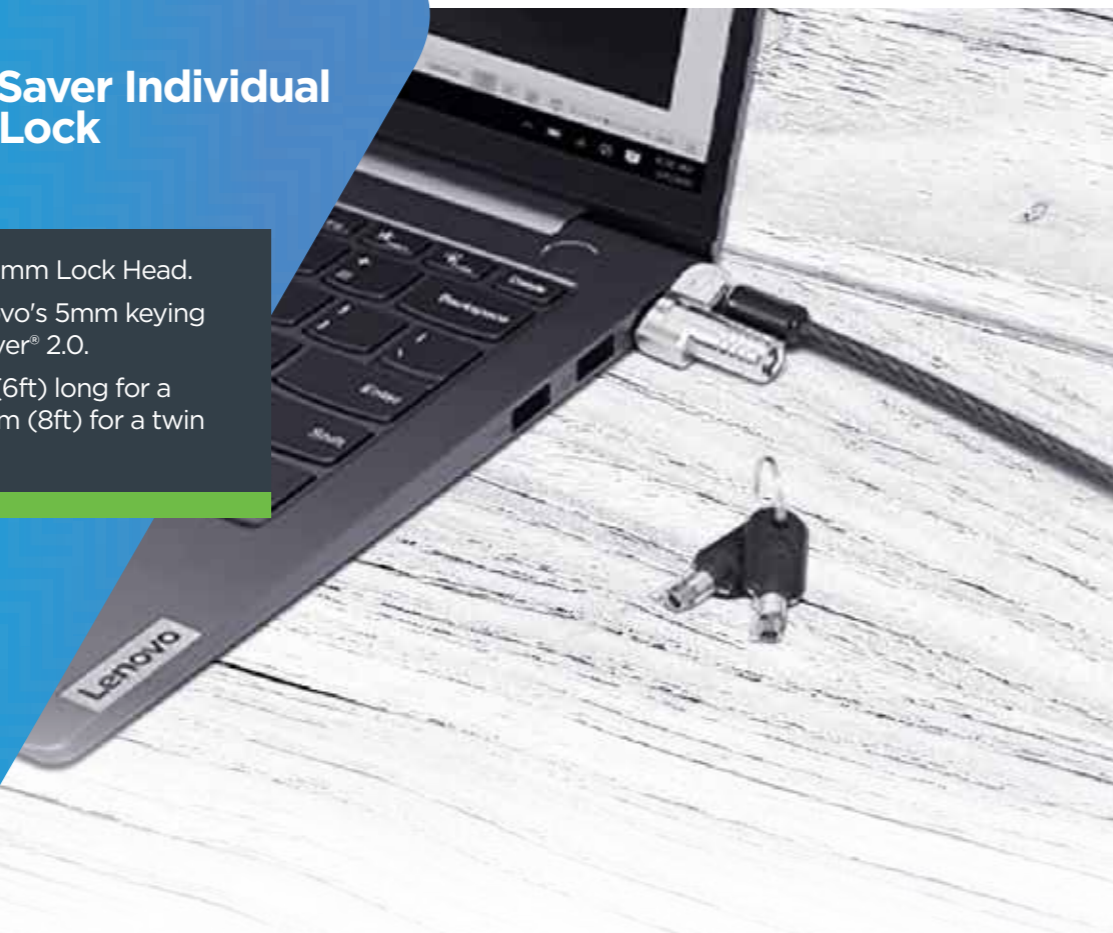

Kensington NanoSaver Individual MasterKey Cable Lock

PN: 4XE1B81917

- NanoSaver lock slot with 10mm Lock Head.
- Compatible with all of Lenovo's 5mm keying systems, including MicroSaver® 2.0.
- Carbon steel cable of 1.8m (6ft) long for a one lock cable lock and 2.4m (8ft) for a twin head cable lock.

Kensington Twin Head Cable Lock from Lenovo

PN: 45K1620

- Constructed with aircraft grade steel and Kevlar brand fiber.
- Excellent lock and cable for industry-standard physical computer security slots.
- Easy to install - Does not require glue, brackets, or screws.

Kensington Security Cable Lock from Lenovo

PN: 57Y4303

- Zinc alloy lock using stainless steel T-bar locking.
- 1.52 m (5 feet) long galvanised steel cable.
- Small diameter lock mechanism (15 mm/0.20 inches) enables cable lock to be used with thin-design notebooks.

Kensington Micro Saver DS Cable Lock from Lenovo

PN: 0B47388

- Ultra-strength carbon tempered steel cable core on 5ft or 1.5m length cable.
- 90 degree pivot and 360 degree rotating lock head.
- Patented T-bar locking.

Kensington Combination Cable Lock from Lenovo

PN: 4XE0G97138

- Superior strength lock head to resist tampering.
- Push button design offers one-hand operation for easy installation.
- Patented T-bar locking.

Kensington MiniSaver Cable Lock from Lenovo

PN: 4X90H35558

- Superior strength lock head to resist tampering.
- Designed for ease-of-use and aesthetics Comes with 2 unique keys.
- Smallest attach point in the industry that reduces surface area required for locking and unobtrusive to other ports.

Kensington MicroSaver DS 2.0 Cable Lock from Lenovo

PN: (Individual: 4XEON80914) + (Twin Head: 4XEON80915)

- Small, compact size.
- Patented T-bar locking with 2 keys.
- 3-year warranty.

Kensington NanoSaver Individual Cable Lock

PN: 4XE1B81915

- Single lock.
- Tough 10mm Lock Head with Cleat Locking Technology.
- Patented Hidden Pin Technology supports anti-pick tubular lock.

Kensington NanoSaver Twin Head Cable Lock

PN: 4XE1B81916

- Twin Head lock.
- Carbon Steel Cable.
- Pivot & Rotate Cable.

Lenovo recommends Windows 10 Pro for business.